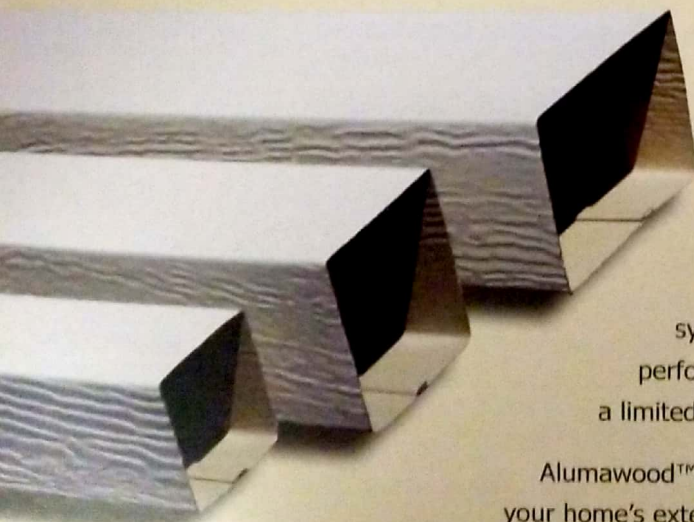

PERFORMANCE. STYLE. VALUE. WE'VE GOT YOU COVERED.

HHHHHHHHHH

Amerimax

ALUMAWOOD

*Available Sizes*

1.5" x 1.5", 2" x 2", 2" x 3", and 3" x 3" (not pictured)

## Lattice Tube Options

Alumawood™ shade structures offer four lattice tube sizes to help design the outdoor living space you envision.

Known for quality and value, Alumawood™ shade structures are the premier brand in the aluminum patio cover market. Every lattice tube features a rich, woodgrain texture manufactured with quality in mind. As with all Alumawood™ shade structure products, the lattice tubes are painted with the Aluma-Shield<sup>SM</sup> paint system with TEFLON<sup>®</sup> surface protector. Not only is this the highest performing paint system and best value in the market, it is also backed by a limited-lifetime warranty.

Alumawood™ shade structures are available in seven attractive colors to complement your home's exterior.