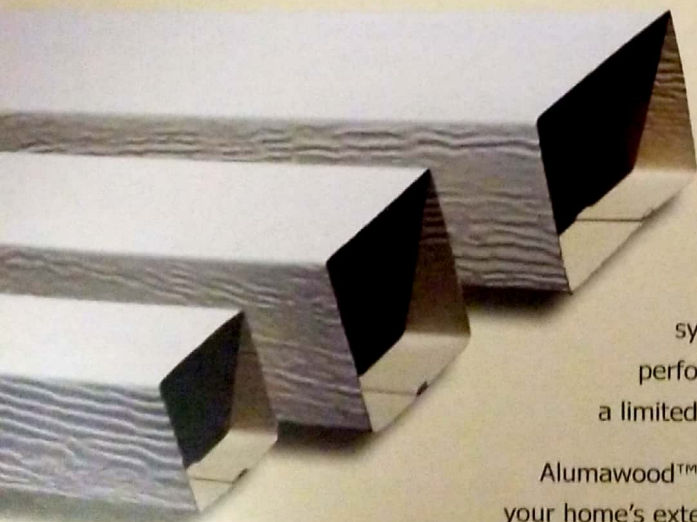

PERFORMANCE. STYLE. VALUE. WE'VE GOT YOU COVERED.

Amerimax

ALUMAWOOD

*Available Sizes*

1.5" x 1.5", 2" x 2", 2" x 3", and 3" x 3" (not pictured)

## Lattice Tube Options

Alumawood™ shade structures offer four lattice tube sizes to help design the outdoor living space you envision.

Known for quality and value, Alumawood™ shade structures are the premier brand in the aluminum patio cover market. Every lattice tube features a rich, woodgrain texture manufactured with quality in mind. As with all Alumawood™ shade structure products, the lattice tubes are painted with the Aluma-Shield<sup>SM</sup> paint system with TEFLON<sup>®</sup> surface protector. Not only is this the highest performing paint system and best value in the market, it is also backed by a limited-lifetime warranty.

Alumawood™ shade structures are available in seven attractive colors to complement your home's exterior.